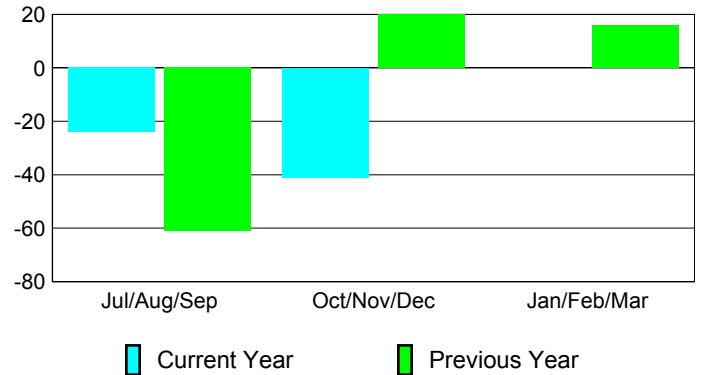

Gender Comparison 2012-2013

Jul/Aug/Sep

Oct/Nov/Dec

Jan/Feb/Mar

Male

Female