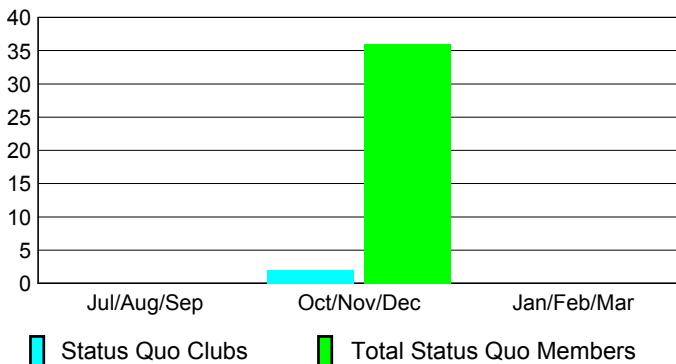

## CLUBS

Club Results  
2012-2013

Clubs  
2011-2012

Month	New Club Goal	Actual New Clubs	Actual Dropped Clubs	Gain/Loss of Clubs	Gain/Loss of Clubs
Jul/Aug/Sep	0	0	0	0	0
Oct/Nov/Dec	0	1	0	1	2
Jan/Feb/Mar	0				0
<b>Totals</b>	<b>0</b>	<b>1</b>	<b>0</b>	<b>1</b>	<b>2</b>

### Club Results 2012-2013

Goal, New, Dropped, Gain/Loss

### Comparison of Club Gain/Loss

Current Year Compared to the Previous Year

### YTD Status Quo Clubs 2012-2013

Status Quo Clubs Compared to Status Quo Members