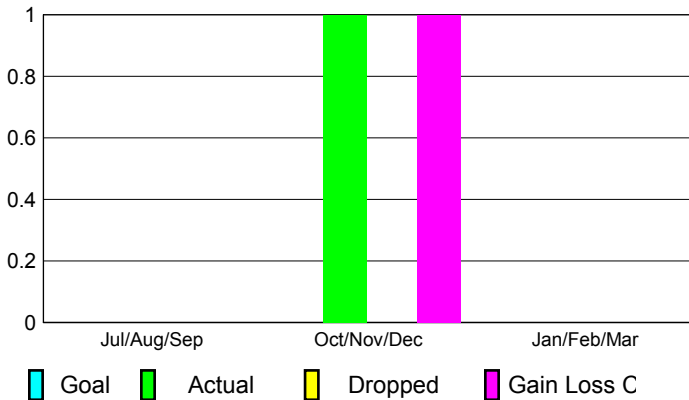

## CLUBS

Club Results  
2012-2013

Clubs  
2011-2012

Month	New Club Goal	Actual New Clubs	Actual Dropped Clubs	Gain/Loss of Clubs	Gain/Loss of Clubs
Jul/Aug/Sep	0	0	0	0	0
Oct/Nov/Dec	0	1	0	1	2
Jan/Feb/Mar	0				0
<b>Totals</b>	<b>0</b>	<b>1</b>	<b>0</b>	<b>1</b>	<b>2</b>

### Club Results 2012-2013

Goal, New, Dropped, Gain/Loss