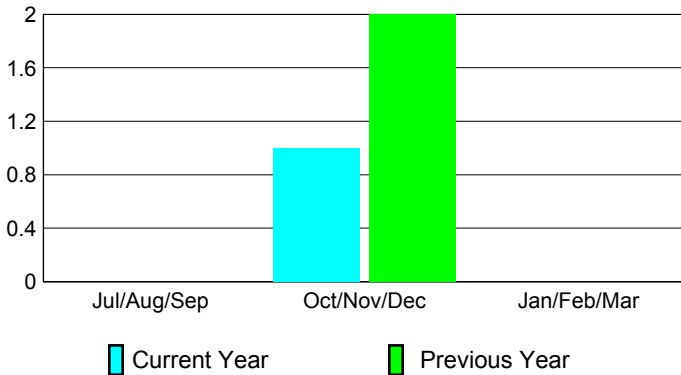

2012-2013 GMT Reports for District (or Undistricted) **District 354 H**

GMT: BYEONG-DEOK KIM

Location: REPUBLIC OF KOREA

GMT CA: 5

CLUBS

Club Results
2012-2013

Clubs
2011-2012

Month	New Club Goal	Actual New Clubs	Actual Dropped Clubs	Gain/Loss of Clubs	Gain/Loss of Clubs
Jul/Aug/Sep	0	0	0	0	0
Oct/Nov/Dec	0	1	0	1	2
Jan/Feb/Mar	0				0
Totals	0	1	0	1	2

Club Results 2012-2013

Goal, New, Dropped, Gain/Loss

Comparison of Club Gain/Loss

Current Year Compared to the Previous Year

YTD Status Quo Clubs 2012-2013

Status Quo Clubs Compared to Status Quo Members

MEMBERSHIP

Membership Results
2012-2013

Membership
2011-2012

Month	Net Memb Goal	Actual New Memb	Actual Dropped Memb	Gain/Loss of Memb	Gain/Loss of Memb
Jul/Aug/Sep	0	78	-102	-24	-61
Oct/Nov/Dec	0	71	-112	-41	20
Jan/Feb/Mar	0				16
Totals	0	149	-214	-65	-25

Membership Results 2012-2013

Goal, New, Dropped, Gain/Loss

Comparison of Membership Gain/Loss

Current Year Compared to the Previous Year

Gender Comparison 2012-2013

Jul/Aug/Sep

Oct/Nov/Dec

Jan/Feb/Mar

Male

Female