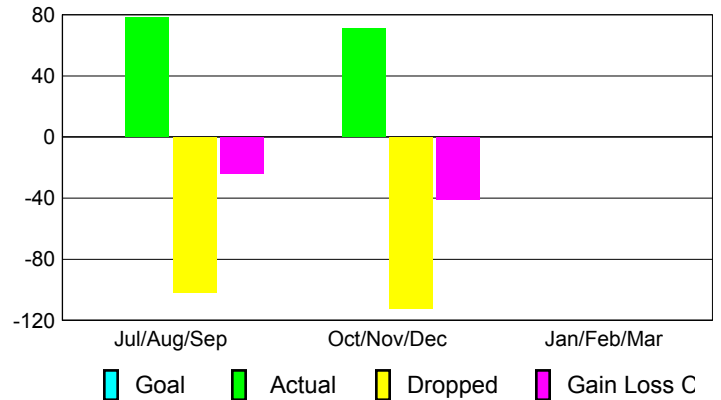

### YTD Status Quo Clubs 2012-2013

Status Quo Clubs Compared to Status Quo Members

## MEMBERSHIP

Membership Results  
2012-2013

Membership  
2011-2012

Month	Net Memb Goal	Actual New Memb	Actual Dropped Memb	Gain/Loss of Memb	Gain/Loss of Memb
Jul/Aug/Sep	0	78	-102	-24	-61
Oct/Nov/Dec	0	71	-112	-41	20
Jan/Feb/Mar	0				16
<b>Totals</b>	<b>0</b>	<b>149</b>	<b>-214</b>	<b>-65</b>	<b>-25</b>

### Membership Results 2012-2013

Goal, New, Dropped, Gain/Loss

### Comparison of Membership Gain/Loss

Current Year Compared to the Previous Year